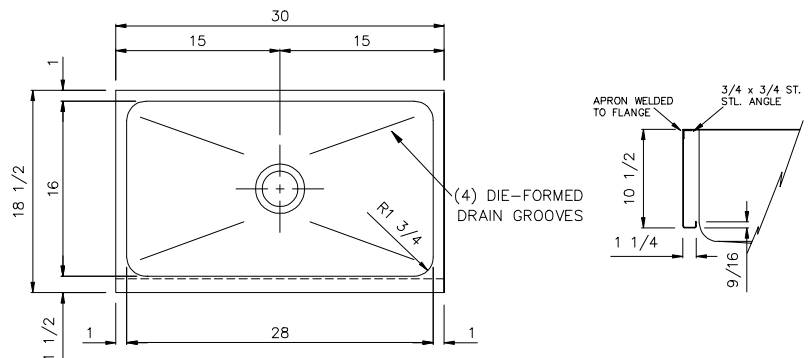

WARRANTY

Blanco America's Stainless Steel sinks feature a LIMITED LIFETIME WARRANTY to be free of all manufacturing defects under normal use. See our complete warranty for details.

While Blanco America endeavors to provide accurate information, all dimensions are nominal, cannot be guaranteed, and are subject to change or cancellation. Blanco America assumes no responsibility for use of superseded or voided specifications.