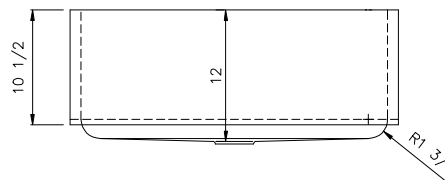

JOB INFORMATION

Job Name: _____

Contact: _____

Date Specified: _____

Specifier: _____

Contractor: _____

BLANCO AMERICA

800.451.5782

www.blancoamerica.com

© 2013 BLANCO AMERICA

6/13

SPEC-003